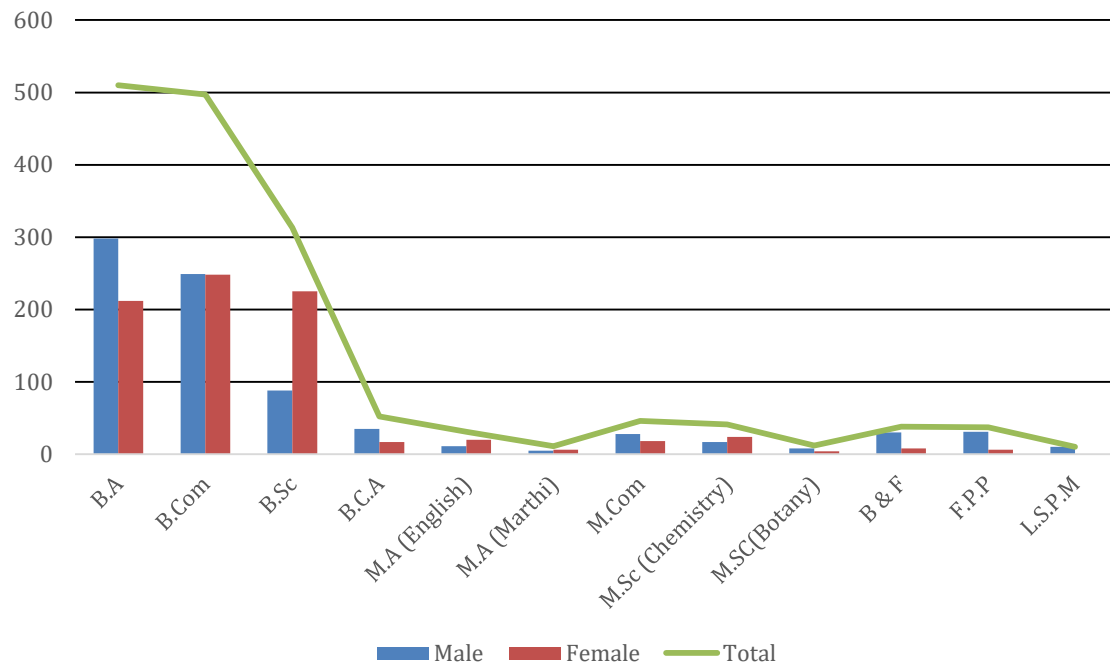

Course wise students comparison-2020-21

Matsyodari Shikshan Sanstha's
ART'S, SCIENCE AND COMMERCE COLLEGE , AMBAD.DIST.JALNA
Student MIS Basic Course wise

2021-2022

Sr.No	Basic Course	Male	Female	Total
1	B.A	198	139	337
2	B.Com	244	279	523
3	B.Sc	73	198	271
4	B.C.A	29	17	46
5	M.A (English)	05	09	14
6	M.A (Marthi)	08	05	13
7	M.Com	21	22	43
8	M.Sc (Chemistry)	16	28	44
9	M.SC(Botany)	14	20	34
10				
11				
12				
13