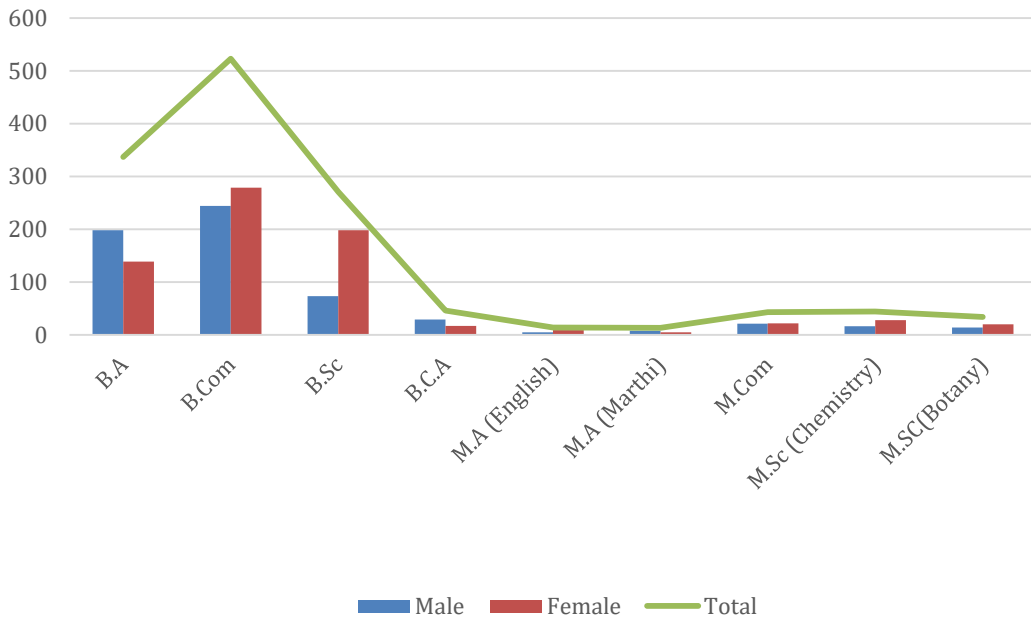

Course wise students comparison: 2021-22

Matsyodari Shikshan Sanstha's
ART'S, SCIENCE AND COMMERCE COLLEGE , AMBAD.DIST.JALNA
Student MIS Basic Course Wise

2022-2023

Sr.No	Basic Course	Male	Female	Total
1	B.A	211	159	370
2	B.Com	188	237	425
3	B.Sc	72	174	246
4	B.C.A	58	32	90
5	M.A (English)	05	04	09
6	M.A (Marthi)	06	06	12
7	M.Com	25	36	61
8	M.Sc (Chemistry)	14	20	34
9	M.SC(Botany)	06	21	27