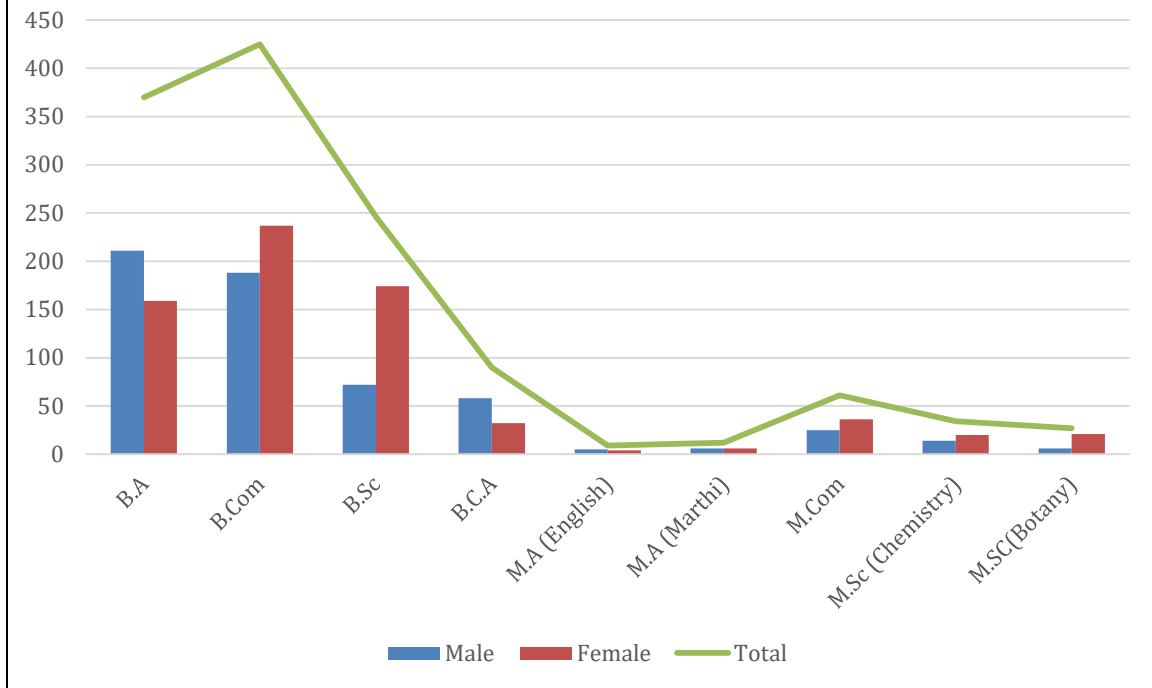

Course wise students comparison: 2022-23

Matsyodari Shikshan Sanstha's
ART'S, SCIENCE AND COMMERCE COLLEGE , AMBAD.DIST.JALNA

Department of Physical Education and Sports

Students Participation in Intercollegiate Sports

Sr. No	Year	Male	Female	Total
1	2018-2019	27	05	32
2	2019-2020	25	06	31
3	2020-2021	-----Covid 19	-----Covid 19	-----Covid 19
4	2021-2022	20	14	34
5	2022-2023	40	17	57

Students Participation in Inter University Sports

Sr. No	Year	Male	Female	Total
1	2018-2019		03	03
2	2019-2020	01	01	02
3	2020-2021	-----Covid 19	-----Covid 19	-----Covid 19
4	2021-2022	01	02	03
5	2022-2023	01	03	04